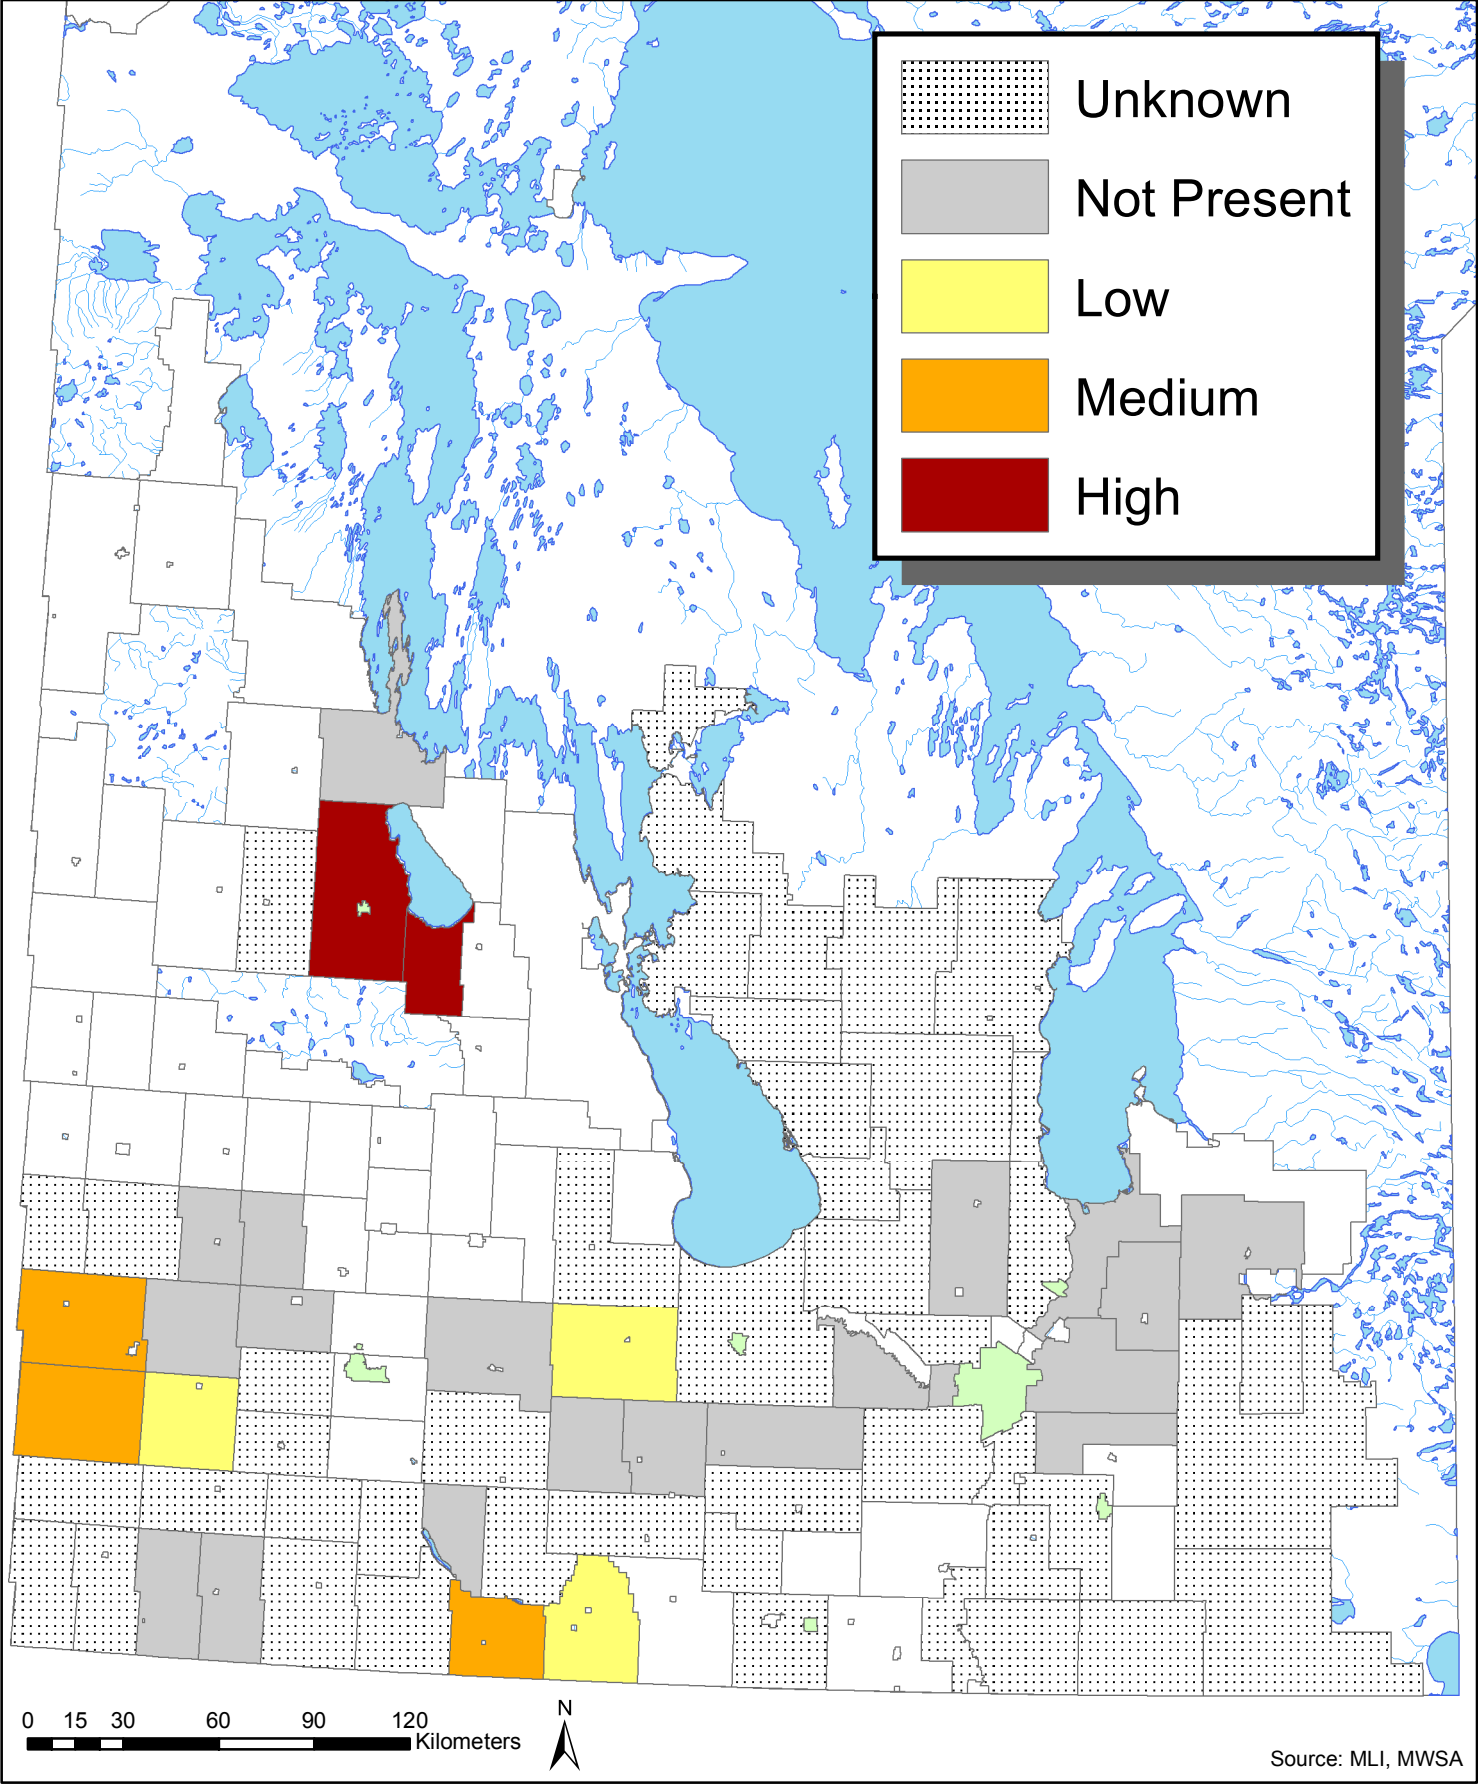

# Tansy Ragwort (*Senecio jacobeeae*) Infestation in Manitoba Municipalities in 2010

Source: MLI, MWSA

Invasive Species Council of Manitoba  
[www.invasivespeciesmanitoba.com](http://www.invasivespeciesmanitoba.com)  
(204) 232-6021